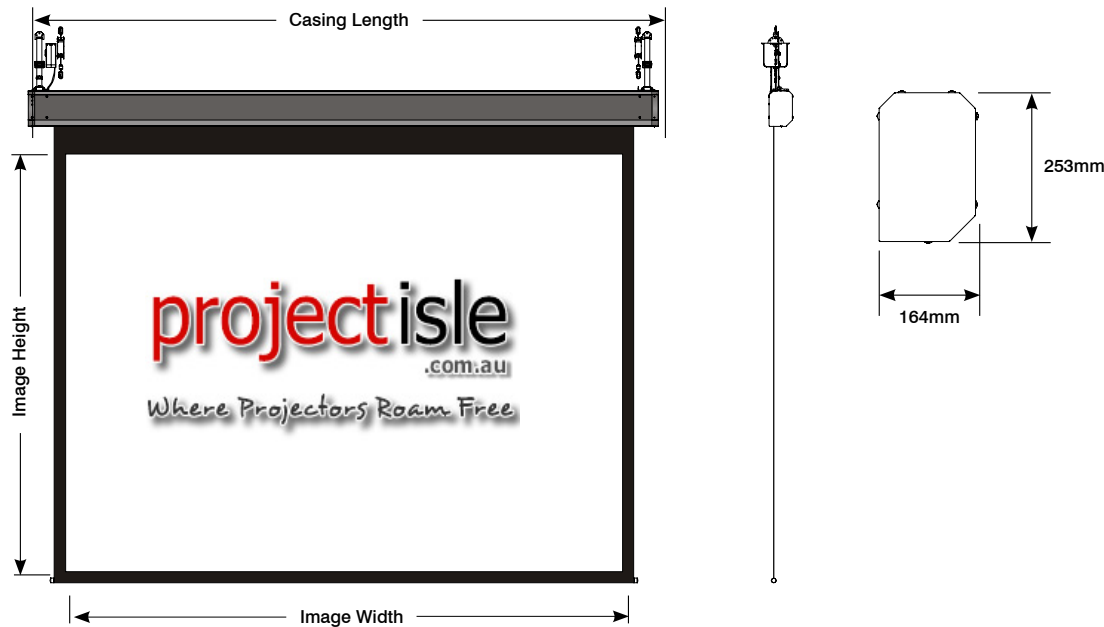

Specification For GV Sky-Show Large

Features:

- Perfect for high ceiling and architectural applications
- Screen casing lowers independently on a 5m safety belt drop
- Easy limit setting adjustment
- Side and bottom borders of 80mm
- Control is via close contact/dry contact for integration with control panel/system
- Casing dimensions 253mm x 164mm (h x d)

Product Code	Format	Size	Image Size w x h (mm)	Casing Length (mm)	Finish	Shipping Size w x h x d (mm)	Net Weight kg	Leader mm
GRCE180V	4:3	180"	3660 x 2745	4180	Matt Black Ripple	4243 x 375 x 565	68.0	200
GRCE200V	4:3	200"	4065 x 3050	4590	Matt Black Ripple	4625 x 375 x 565	97.0	200
GRCE240V	4:3	240"	4880 x 3660	5400	Matt Black Ripple	5500 x 375 x 565	97.0	200
GRCF150H	16:9	150"	3320 x 1870	3845	Matt Black Ripple	3945 x 375 x 565	60.0	200
GRCF180H	16:9	180"	3985 x 2240	4510	Matt Black Ripple	4605 x 375 x 565	80.0	200
GRCF220H	16:9	220"	4870 x 2740	5395	Matt Black Ripple	5500 x 375 x 565	97.0	200
GRCG150C	16:10	150"	3320 x 2020	3844	Matt Black Ripple	3943 x 375 x 565	60.0	200
GRCG180C	16:10	180"	3875 x 2425	4400	Matt Black Ripple	4605 x 375 x 565	80.0	200